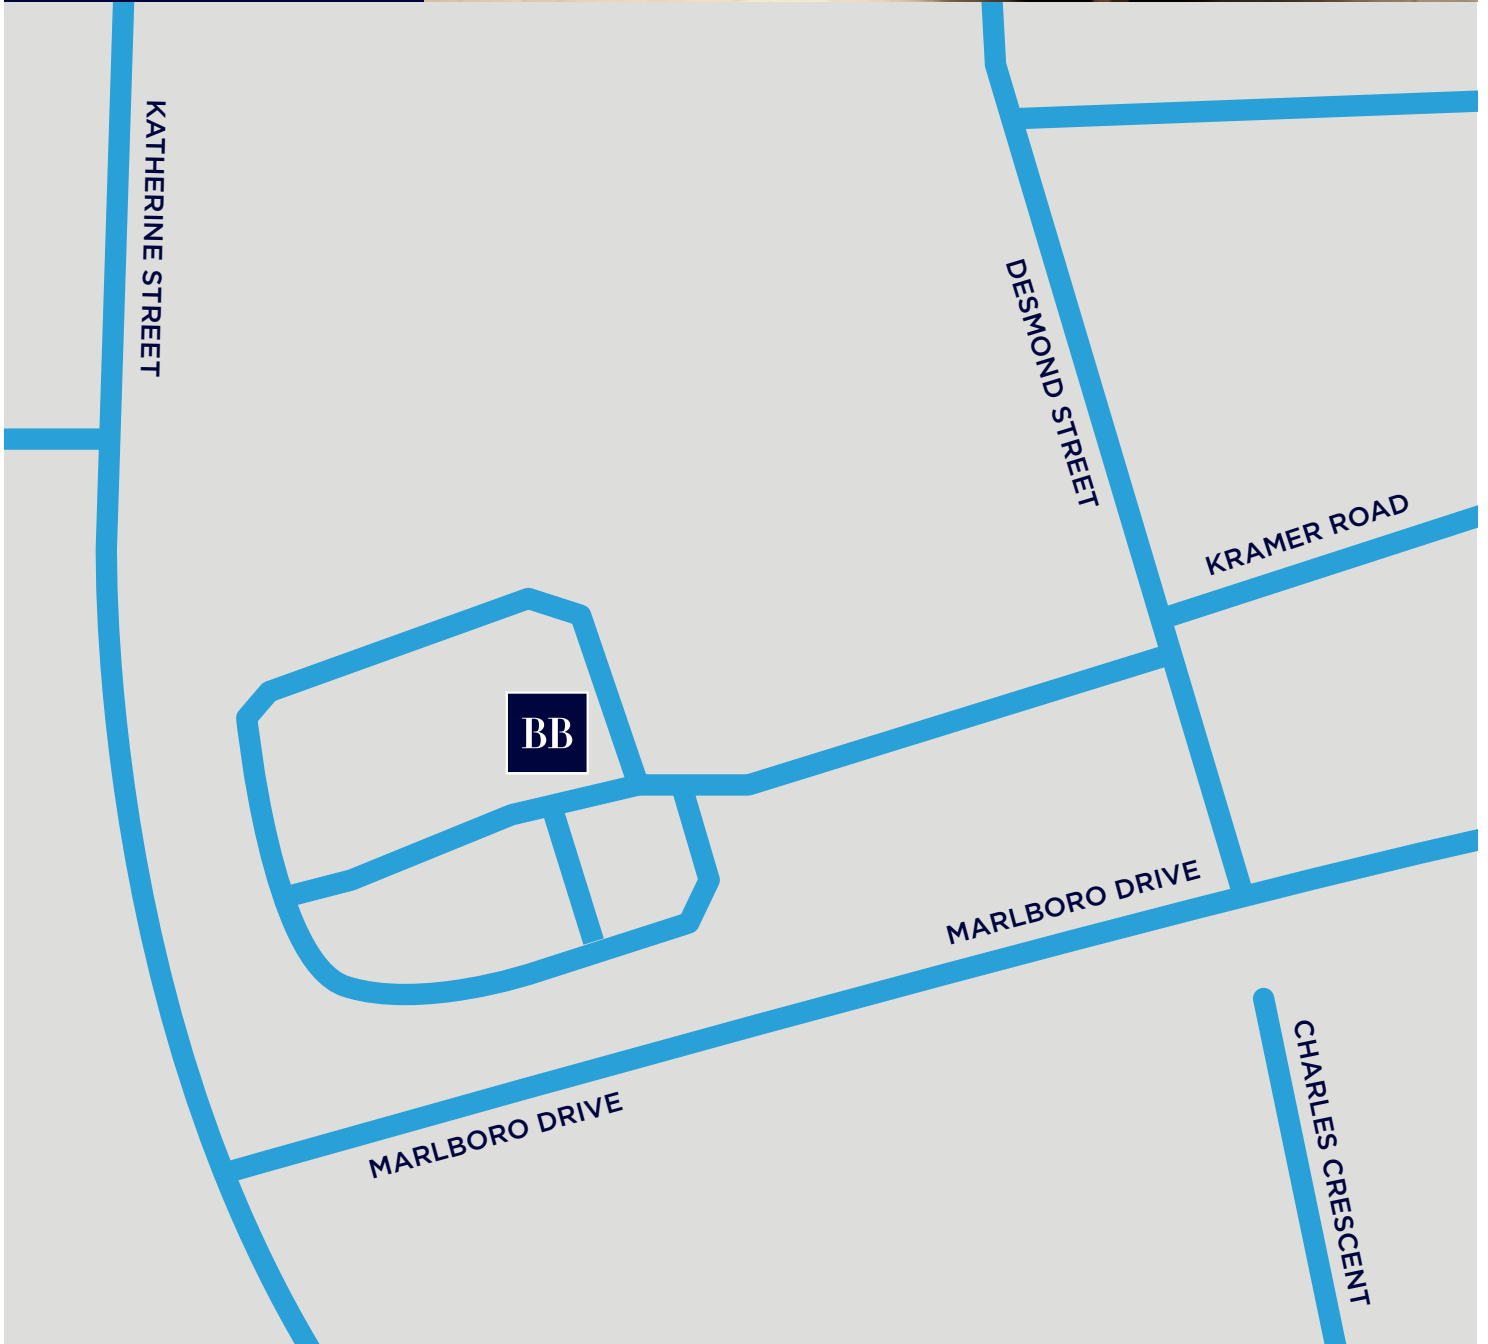

Bakos Brothers

EST. 1971

KRAMERVILLE CORNER

T +27 (0)87 232 1784 | **E** kramerville@bakosbrothers.com

A Kramerville Corner | Building 4 | Kramer Road | Kramerville | Johannesburg

GPS -26.0879372, 28.0790172 | **TH** Monday - Friday: 09:00 - 17:00